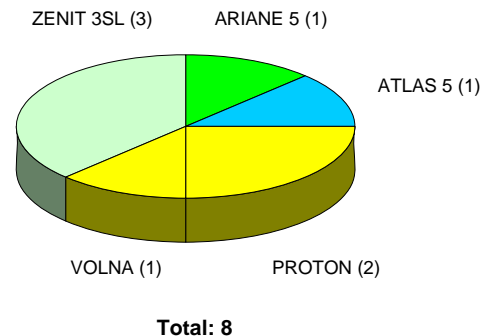

Sunday	Monday	Tuesday	Wednesday	Thursday	Friday	Saturday
July 20 – August 31			20	21	22	23
			24	25	26 KSC STS 114 (ISS) Shuttle Discovery	27
31	1	2 Jiuquan FSW 21 (Development) Long March 2C	3	4	5	6
7	8	9	10 CCAFS Mars Reconnaissance Orbiter (Science) Atlas 5 401	11 Kourou Thaicom 4 (IPstar) (Comm.) Ariane 5G	12 CCAFS GOES N (Meteor.) Delta 4 M	13 Baikonur Galaxy 14 (Comm.) Soyuz
14	15	16	17	18 Baikonur Monitor E1 (Remote Sensing) Rockot	19	20
21	22	23 Baikonur OICETS and INDEX (Sci.) Dnepr 1	24	25	26	27
28	29	30	31			

Legend: ■ USA ■ Russia ■ Japan ■ Europe
■ Multinational ■ China

Success Failure Partial Failure
 Commercial

2005 Orbital Launches by Launch Vehicle Family

2005 Orbital Commercial Launches by Launch Vehicle Family