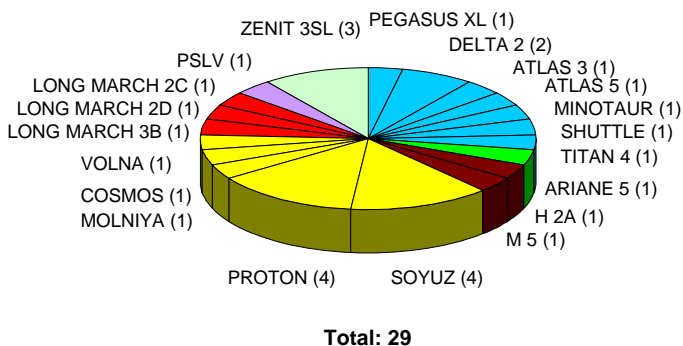

Sunday	Monday	Tuesday	Wednesday	Thursday	Friday	Saturday
July 20 – August 31			20	21	22	23
			24	25	26 KSC STS 114 (ISS) Shuttle Discovery	27
31	1	2 Jiuquan FSW 21 (Development) Long March 2C	3	4	5	6
7	8	9	10 CCAFS Mars Reconnaissance Orbiter (Science) Atlas 5 401	11 Kourou Thaicom 4 (IPstar) (Comm.) Ariane 5G	12 CCAFS GOES N (Meteor.) Delta 4 M	13 Baikonur Galaxy 14 (Comm.) Soyuz
14	15	16	17	18 Baikonur Monitor E1 (Remote Sensing) Rockot	19	20
21	22	23 Baikonur OICETS and INDEX (Sci.) Dnepr 1	24	25	26	27
28	29	30	31			

Legend: ■ USA ■ Russia ■ Japan ■ Europe
■ Multinational ■ China

Success Failure Partial Failure
 Commercial

2005 Orbital Launches by Launch Vehicle Family

2005 Orbital Commercial Launches by Launch Vehicle Family