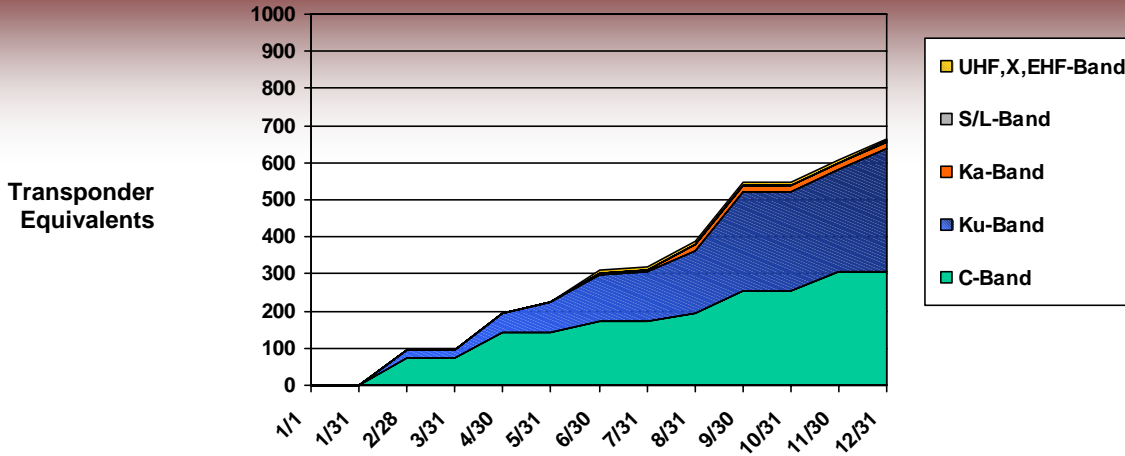

Satellite Telecommunications Report

2003 Cumulative 36-MHz Transponder Equivalents Launched by Frequency

2002 Cumulative 36-MHz Transponder Equivalents Launched by Frequency

2001 Cumulative 36-MHz Transponder Equivalents Launched by Frequency