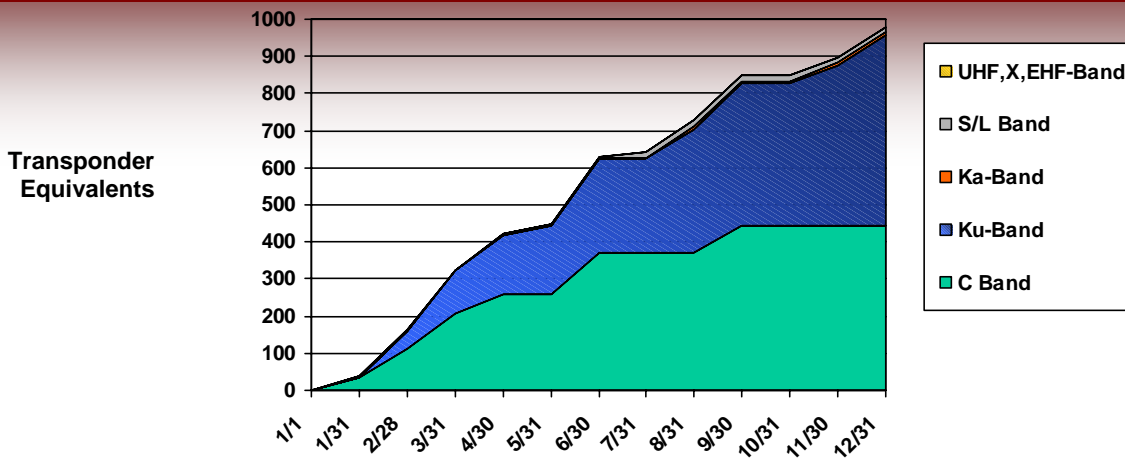

Satellite Telecommunications Report

2003 Cumulative 36-MHz Transponder Equivalents Launched by Frequency

2002 Cumulative 36-MHz Transponder Equivalents Launched by Frequency

2001 Cumulative 36-MHz Transponder Equivalents Launched by Frequency