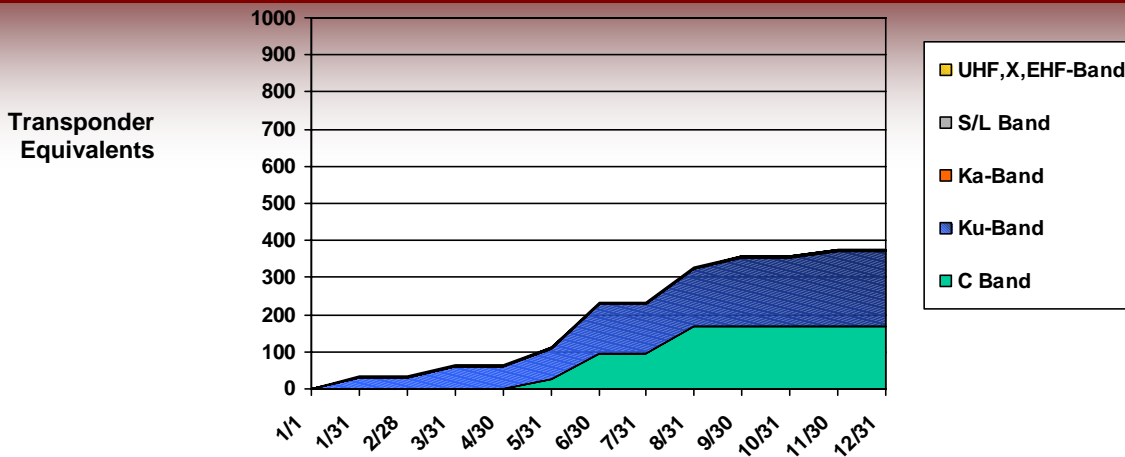

Satellite Telecommunications Report

2003 Cumulative 36-MHz Transponder Equivalents Launched by Frequency

2002 Cumulative 36-MHz Transponder Equivalents Launched by Frequency

2001 Cumulative 36-MHz Transponder Equivalents Launched by Frequency